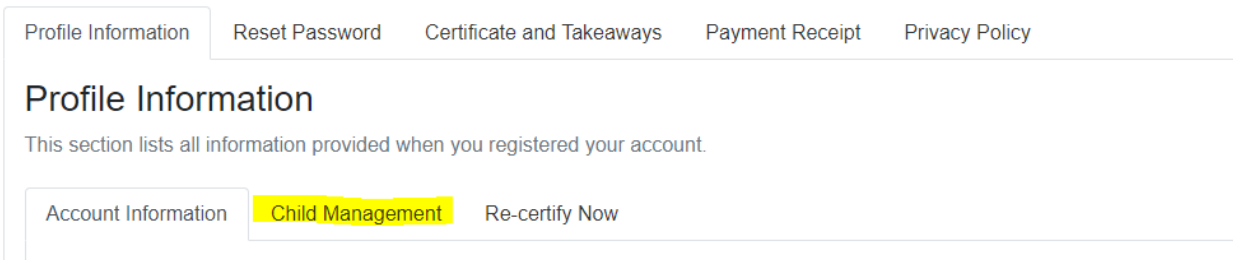

LINKING PLAYER TO YOUR RIS PROFILE

Log into your account: https://omhahockeyparent.respectgroupinc.com/koala_final/start.jsp

Click PROFILE

Click Child Management

ADD CHILD